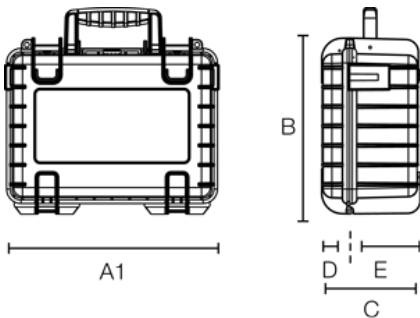

B&W OUTDOOR.CASE TYPE 1000

Product number: 1000/O

stackable

waterproof (IP67 certified)

rubberized handle

two eyelets for padlocks (Ø 0.2 inch)

temperature stable

dustproof

extremely robust

easy-open locks

airworthy

30-year warranty

A (A1):	270 mm
B:	215 mm
C:	105 mm
A (A1) inside:	250 mm
B inside:	175 mm
C inside:	95 mm
D (lid) inside:	25 mm
E (bottom) inside:	70 mm

Product features

Possible configurations	empty pre-cut foam (SI) padded dividers (RPD)
Features	stackable dustproof waterproof (IP67 certified) extremely robust rubberized handle easy-open locks two eyelets for padlocks (Ø 0.2 inch) airworthy temperature stable 30-year warranty
Certificates	IP67 UN 3090/91 MIL-STD-801G UN 3480/81 STANAG 4280 DEF STAN 81-41 ATA 300
Material	PP